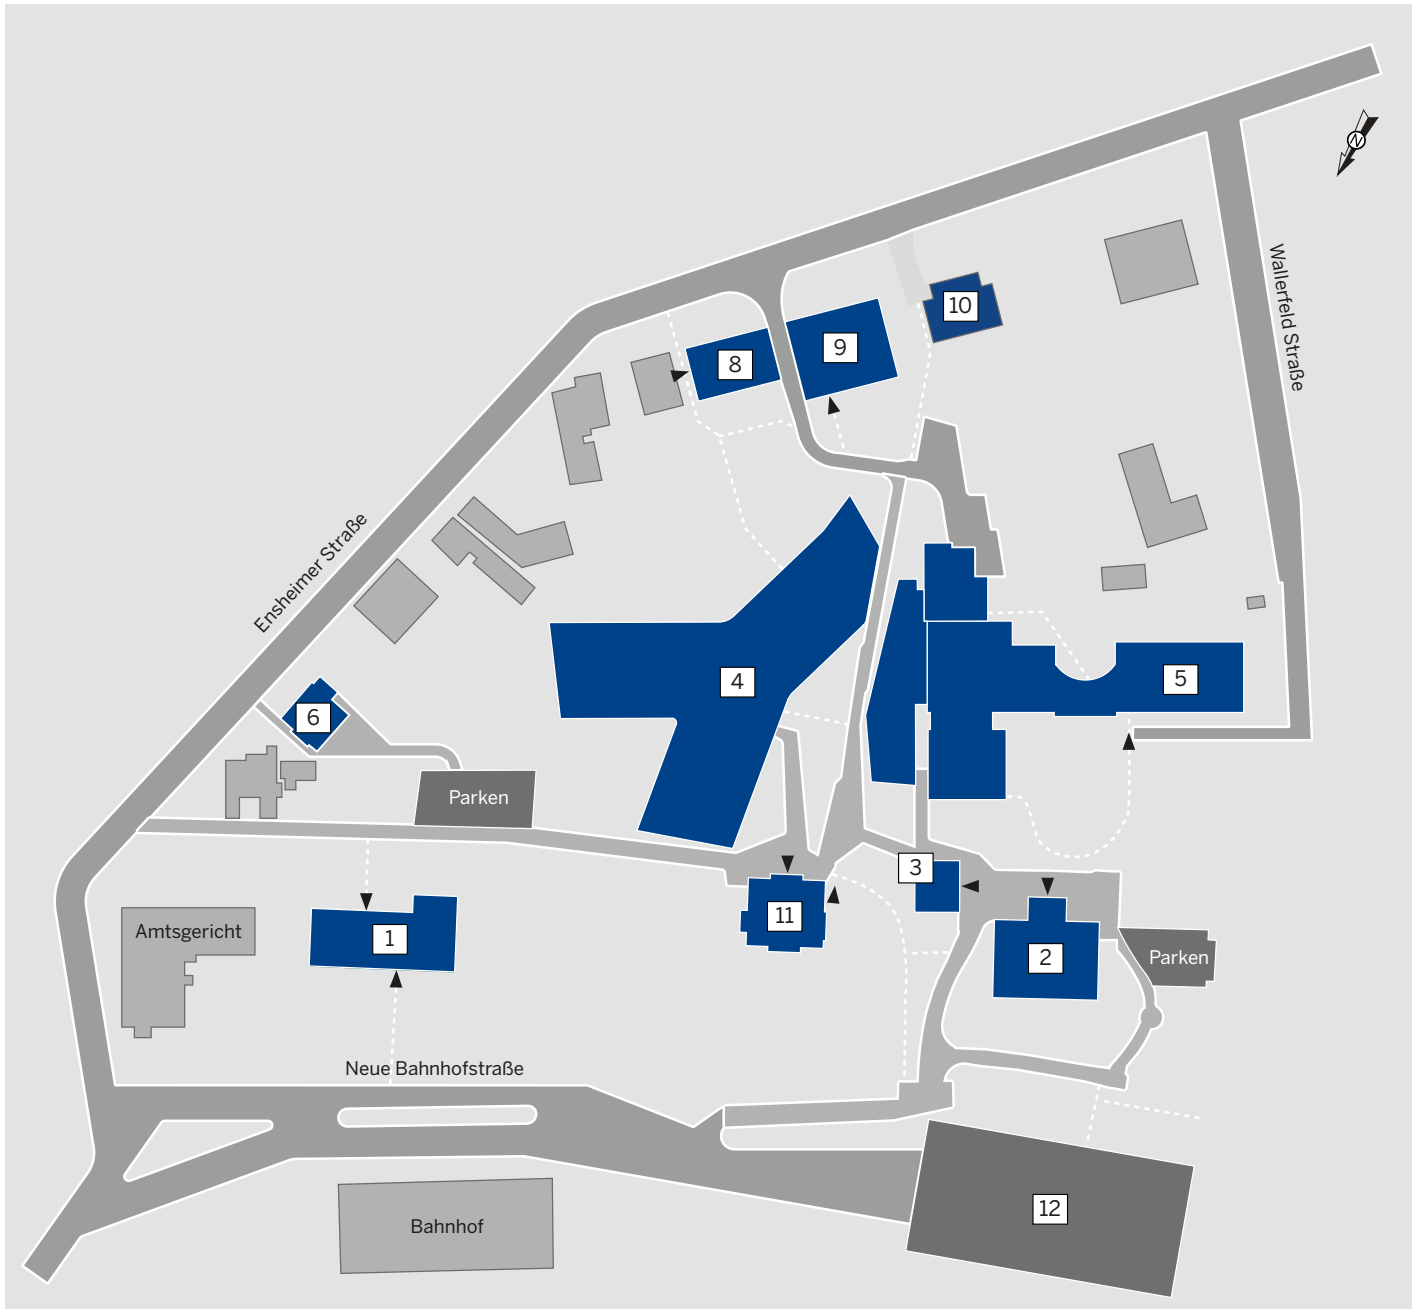

- Turn left following the sign "St. Ingbert/Wohngebiet Süd" after the exit. Be careful not to turn right and head toward the city of St. Ingbert.
- After the traffic lights, turn left again toward St. Ingbert.
- Go straight on Ensheimer Straße for the next two kilometers and turn left toward the train station in the Neue Bahnhofstraße.
- Drive past the station and straight into the multistory SAP parking lot.

For navigation systems:

Some navigation systems might lead you astray when you enter "Neue Bahnhofstrasse 21." Please add, if possible, the destination "train station St. Ingbert" or crossroads "Ensheimer Strasse."

ARRIVING BY TRAIN

Leave the station and take the pathway to the left to the STI05 reception area.

ARRIVING BY PLANE

Take a taxi to St. Ingbert train station.

St. Ingbert

Building Overview

Legende/Legend:

- SAP-Gebäude/SAP buildings
- Hausnummern/House numbers
- Parkhaus/Parking garage
- Fußweg/Sidewalk

- | | | | |
|---|-----------------------|----|-----------------------|
| 1 | Neue Bahnhofstraße 21 | 6 | Ensheimer Straße 6 |
| 2 | Neue Bahnhofstraße 37 | 8 | Ensheimer Straße 28 |
| 3 | Neue Bahnhofstraße 35 | 9 | Ensheimer Straße 30 |
| 4 | Neue Bahnhofstraße 4 | 10 | Ensheimer Straße 34 |
| 5 | Neue Bahnhofstraße 39 | 11 | Neue Bahnhofstraße 31 |