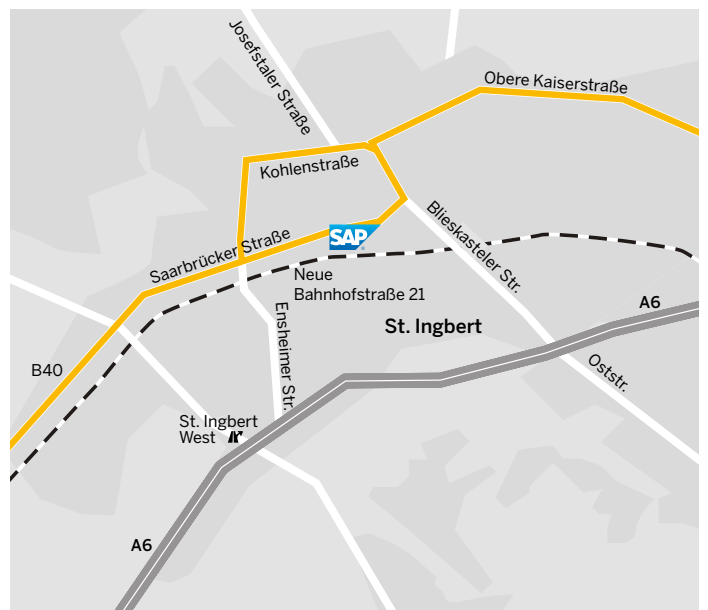

STI05

St. Ingbert

How to Find Us

ADDRESS

SAP Deutschland SE & Co.
KG Neue Bahnhofstraße 21
66386 St. Ingbert
Germany

T +49 (0) 6894 981 - 0

ARRIVING BY CAR

Via Autobahn 6, take the St. Ingbert West exit:

- Turn left following the sign "St. Ingbert/Wohngebiet Süd" after the exit. Be careful not to turn right and head toward the city of St. Ingbert.
- After the traffic lights, turn left again toward St. Ingbert.
- Go straight on Ensheimer Straße for the next two kilometers and turn left toward the train station in the Neue Bahnhofstraße.
- Drive past the station and straight into the multistory SAP parking lot.

For navigation systems:

Some navigation systems might lead you astray when you enter "Neue Bahnhofstrasse 21." Please add, if possible, the destination "train station St. Ingbert" or crossroads "Ensheimer Strasse."

ARRIVING BY TRAIN

Leave the station and take the pathway to the left to the STI05 reception area.

ARRIVING BY PLANE

Take a taxi to St. Ingbert train station.